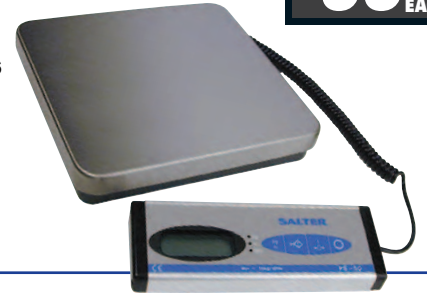

- HD thermal printer with programmable logo & departments
- 12 sales departments, 500 alpha text price look ups
- large 12 digit LCD operator/customer backlit display
- 4 tax rates, euro compliant
- discounts/voids/paid out & money received functions
- journal or receipt printing
- comprehensive end of day reports
- optional lockable cash drawer (shown) with 4 coin & 3 note compartments
- size 255 x 326 x 124
- type TR02 till rolls

GOAL
ONLY
£149
REF:ER230

FREE
TELEPHONE
SUPPORT

OPTIONAL
LOCKABLE DRAWER
£45
REF:ER230D

Salter Scale

Ideal for weighing parcels

Portable, general purpose bench scale with remote, digital LCD display. Simple 4 function operation - on/off, zero, tare and lb/kg. Mains/battery operated.

- metric/imperial
- stainless steel cover
- platform 305 x 315 x 56
- FREE mains adaptor included

GOAL
ONLY
£99.56
EACH

Cash register rolls

Order 5 or more packs for big savings

- quality wood-free paper will not jam or tear
- bright white, bleed-free paper
- single ply and thermal rolls

Sam4s ER-260

ER-260 - low cost, multi-functional, full size cash register with a sleek black finish. Modern compact design ideal for medium sized businesses.

- high performance "auto load" thermal printer
- 15 sales departments, 1000 alpha text price look ups
- operator and customer displays
- journal or receipt printing, electronic journal memory
- programmable logo and departments
- full size lockable cash drawer with 8 coin & 4 note compartments
- 3 tender keys - cash, cheque and charge
- discounts/voids/paid out & money received functions
- size 240 x 450 x 400
- comprehensive end of day reports
- type AR4 till rolls